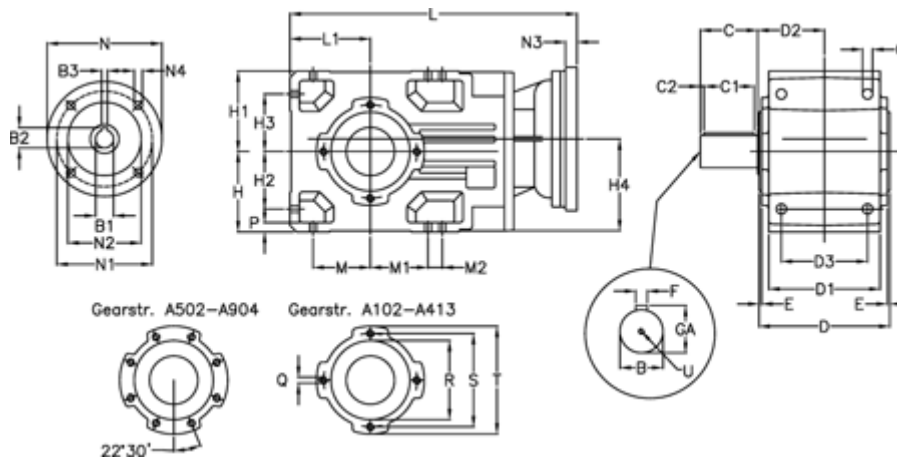

Article number: 29600200541230
 Description: Bevel helical gearbox
 A202UR-5,4-P80B5

Measures

B = 30	D1 = 110	H1 = 80	M2 = 0	Q = M8x15
B1 = 19	D2 = 73.0	H2 = 60	N = 200	R = 95
B2 = 21.8	D3 = 90	H3 = 60	N1 = 165	S = 115
B3 = 6	Description = A202UR-xx-P80 B5	H4 = 93.0	N2 = 130	T = 140
C = 60	E = 3.0	L = 325.5	N3 = -	U = M10x22
C1 = 50	F = 10	L1 = 80	N4 = M10x12	
C2 = 5.0	GA = 33	M = 60	O = 9.5	
D = 136	H = 80	M1 = 60	P = 9	